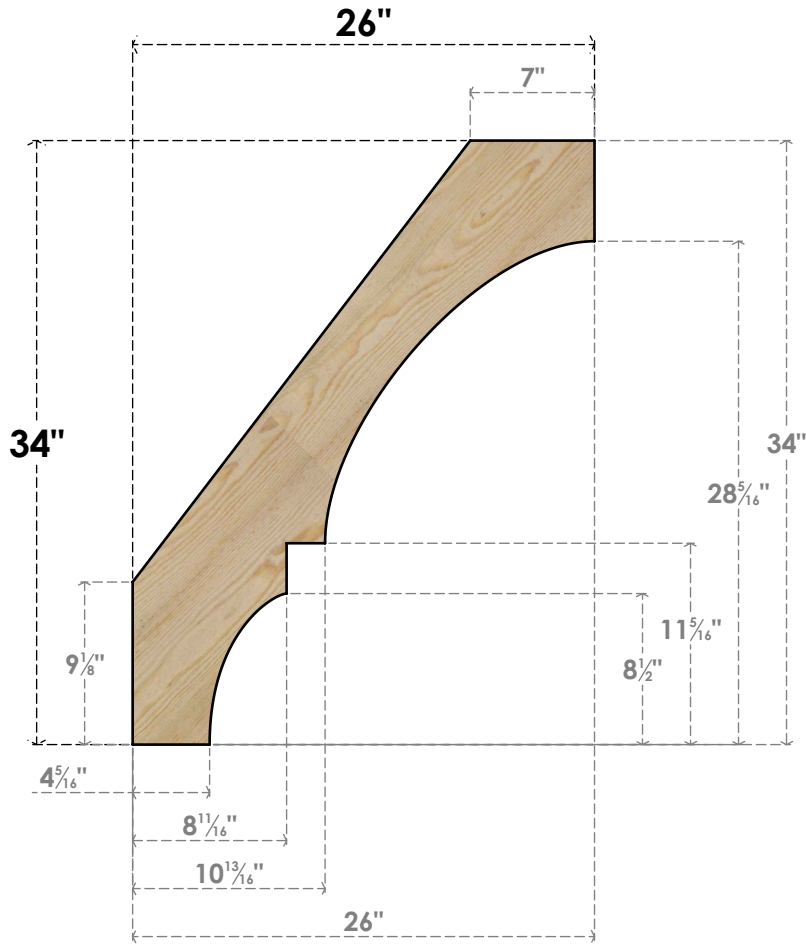

BRC06X26X34BOA00RDF

6"W X 26"D X 34"H BALBOA ROUGH SAWN BRACE, DOUGLAS FIR

SIDE

FRONT

EKENA MILLWORK
 2300 WEST MAIN ST.
 CLARKSVILLE, TX 75426
 TOLL FREE: 866-607-0453
 WWW.EKENAMILLWORK.COM

NOTES

1. INSTALLATION TO BE COMPLETED IN ACCORDANCE WITH MANUFACTURER'S SPECIFICATIONS.
2. DRAWING MAY NOT BE TO SCALE
3. THIS DRAWING IS INTENDED FOR DESIGN AND PLANNING PURPOSES ONLY.
4. ALL INFORMATION CONTAINED HEREIN WAS CURRENT AT THE TIME OF DEVELOPMENT BUT MUST BE REVIEWED AND APPROVED BY THE PRODUCT MANUFACTURER TO BE CONSIDERED ACCURATE.
5. PRODUCTS ARE NOT KILN DRIED. THIS ITEM IS UNIQUE AND WILL CONTAIN THE NATURAL VARIATIONS THAT THE WOOD SPECIES OFFERS. THIS MAY RESULT IN VARIATIONS UP TO 1/4"